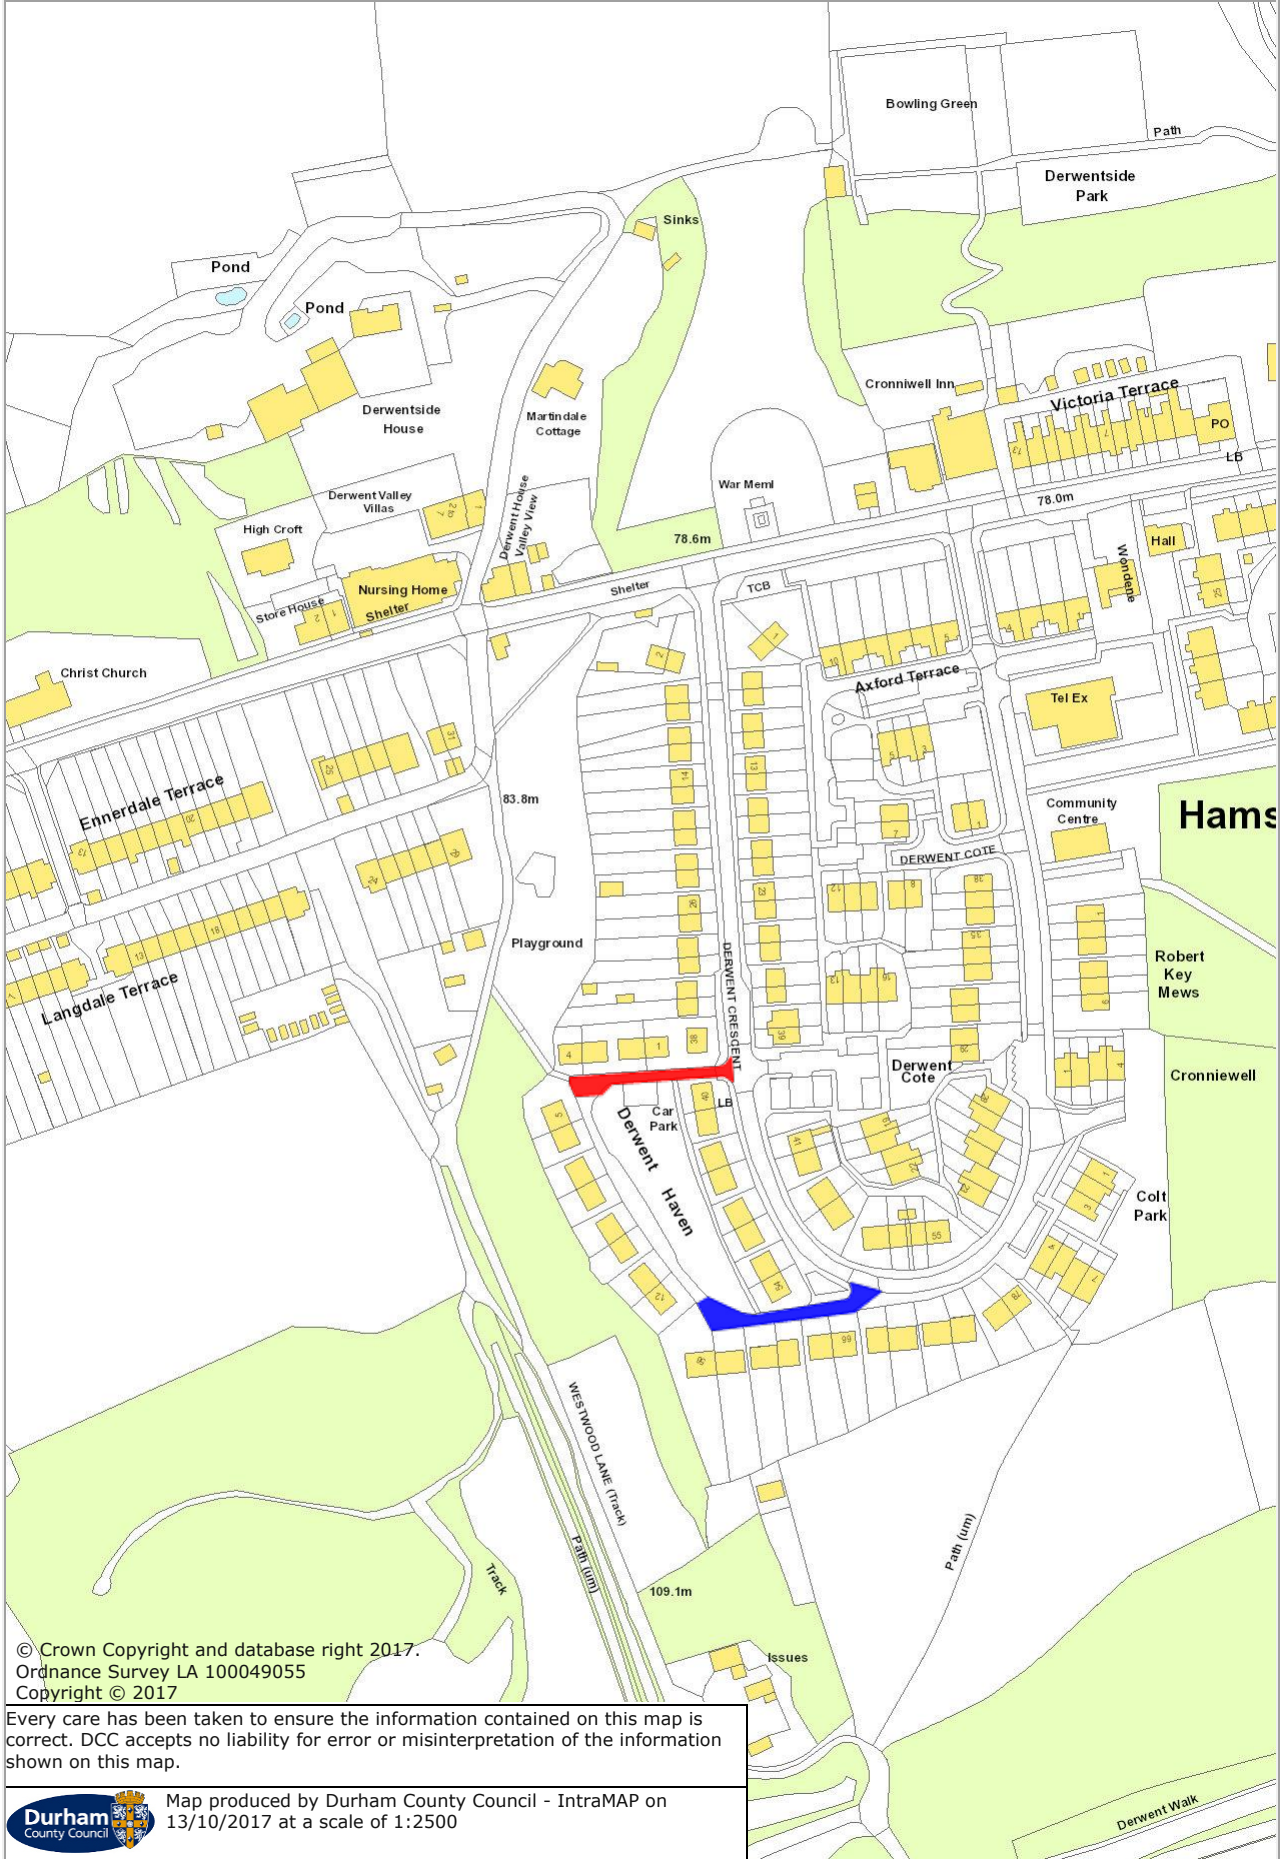

# TEMP ROAD CLOSURE (phased closures)

© Crown Copyright and database right 2017.  
Ordnance Survey LA 100049055  
Copyright © 2017

Every care has been taken to ensure the information contained on this map is correct. DCC accepts no liability for error or misinterpretation of the information shown on this map.

 Map produced by Durham County Council - IntraMAP on 13/10/2017 at a scale of 1:2500